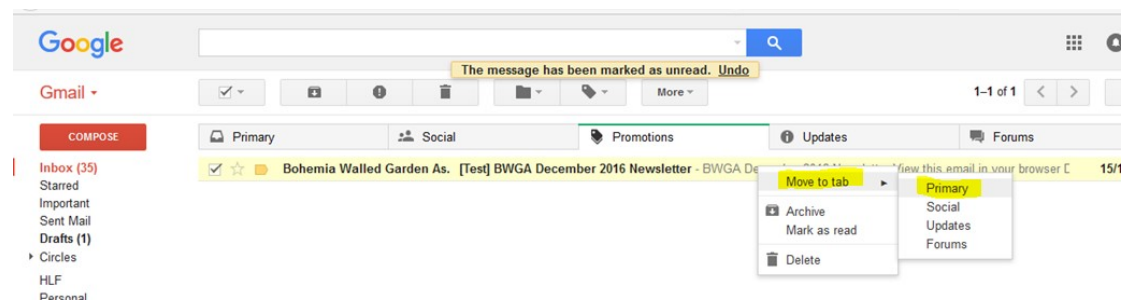

You can tell Google Mail to always deliver messages to your Inbox by doing the following:

1. Open your mailbox at [www.google.com](http://www.google.com)

2. Go to Promotions Tab

3. Highlight the message from Bohemia Walled Garden
4. Right Mouse click > Go to "**Move to Tab**" > Highlight **Primary**

5. At the top of the screen you will get something similar to: "The conversation has been moved to "Primary". Do this for future messages from c8b350c987f3aebe168304697.610053.list-id.mcsv.net?"

6. Click on **Yes**